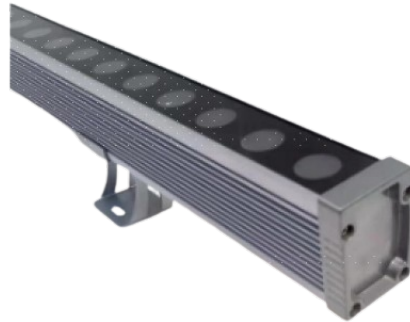

H I S E N S

HSXC-XQD-K1/K2/K3 WALL WASHER LIGHT

Wall Washer

SPECIFICATIONS

Wattage: 18W / 24W	Input Voltage: 220V / 24V
Frequency: 50/60Hz	Length(N2): 1000mm
Width(N2): 60mm	Height(N2): 40mm
CCT: 1800-6500K / RGB	IP Rating: IP65
Beam Angle: 15deg / 30deg / 45deg / 60deg	Warranty: 3 Years
Body Material: Aluminium	