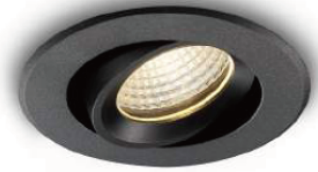

## SPECIFICATIONS

Wattage: 6W	Input Voltage: 220V
Frequency: 50/60Hz	Height(N2): 65mm
Cut out (mm) Dia or Length: 80mm	Length/Dia (mm): 100mm
CCT: 3000K/4000K/6000K	IP Rating: IP65
Lumen: 500lm	Beam Angle: 15deg / 24deg / 38deg / 60deg
Body Color: Black	Spotlight Type: waterproof spotlight
Mounting Type: Recessed	Shape: Round
Brand: Hisens	Color Rendering Index: 90Ra
Warranty: 5 Years	Body Material: Aluminium

code LDC335  
casing aluminum / black painting  
lamping COB 6W / Ra>90 / 500LM  
Beam 15/24/38/60 degree  
2700K/4000K/6000K  
installation   IP65  
out-out dia 80mm  
surface customizable  
white paint similar to GAL9003  
concrete grey paint similar to GAL7037