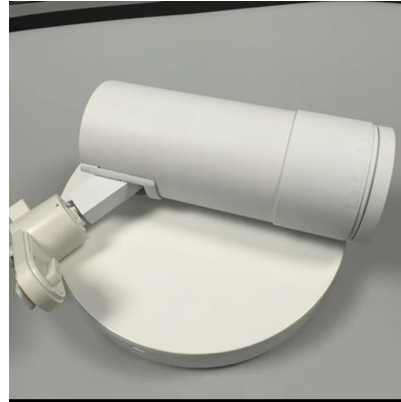

## SPECIFICATIONS

Wattage: 10W / 15W / 30W / 45W	Input Voltage: 220V
Frequency: 50/60Hz	Length/Dia (mm): 60mm / 70mm / 90mm / 110mm
CCT: 2700K / 4000K	Body Color: Black
CRI: 95	Mounting Type: Ceiling Surface Mount / Surface Mount
Shape: Round	Dimmable: Yes
Brand: Hisens	Warranty: 3 Years
beam angle Zoomable: 10-60deg	Lifetime: 50000hours
Additional Feature: Anti-Glare Panel / Honey Net	Height (mm): 125mm / 153.5mm / 191mm / 215mm
Body Material: Aluminium	