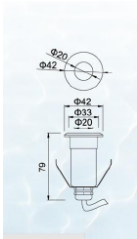

### SPECIFICATIONS

Wattage: 1W / 3W	Input Voltage: 12V/24V
Frequency: 50/60Hz	Dia (N2): 42mm / 52mm
Height(N2): 79mm / 90mm	Cut Out(N2): 39mm / 47mm
CCT: can be customized	IP Rating: IP68
Beam Angle: 30deg	Mounting Type: Recessed
Shape: Round	Lifetime: 50000hours
Body Material: 304 stainless steel 1	